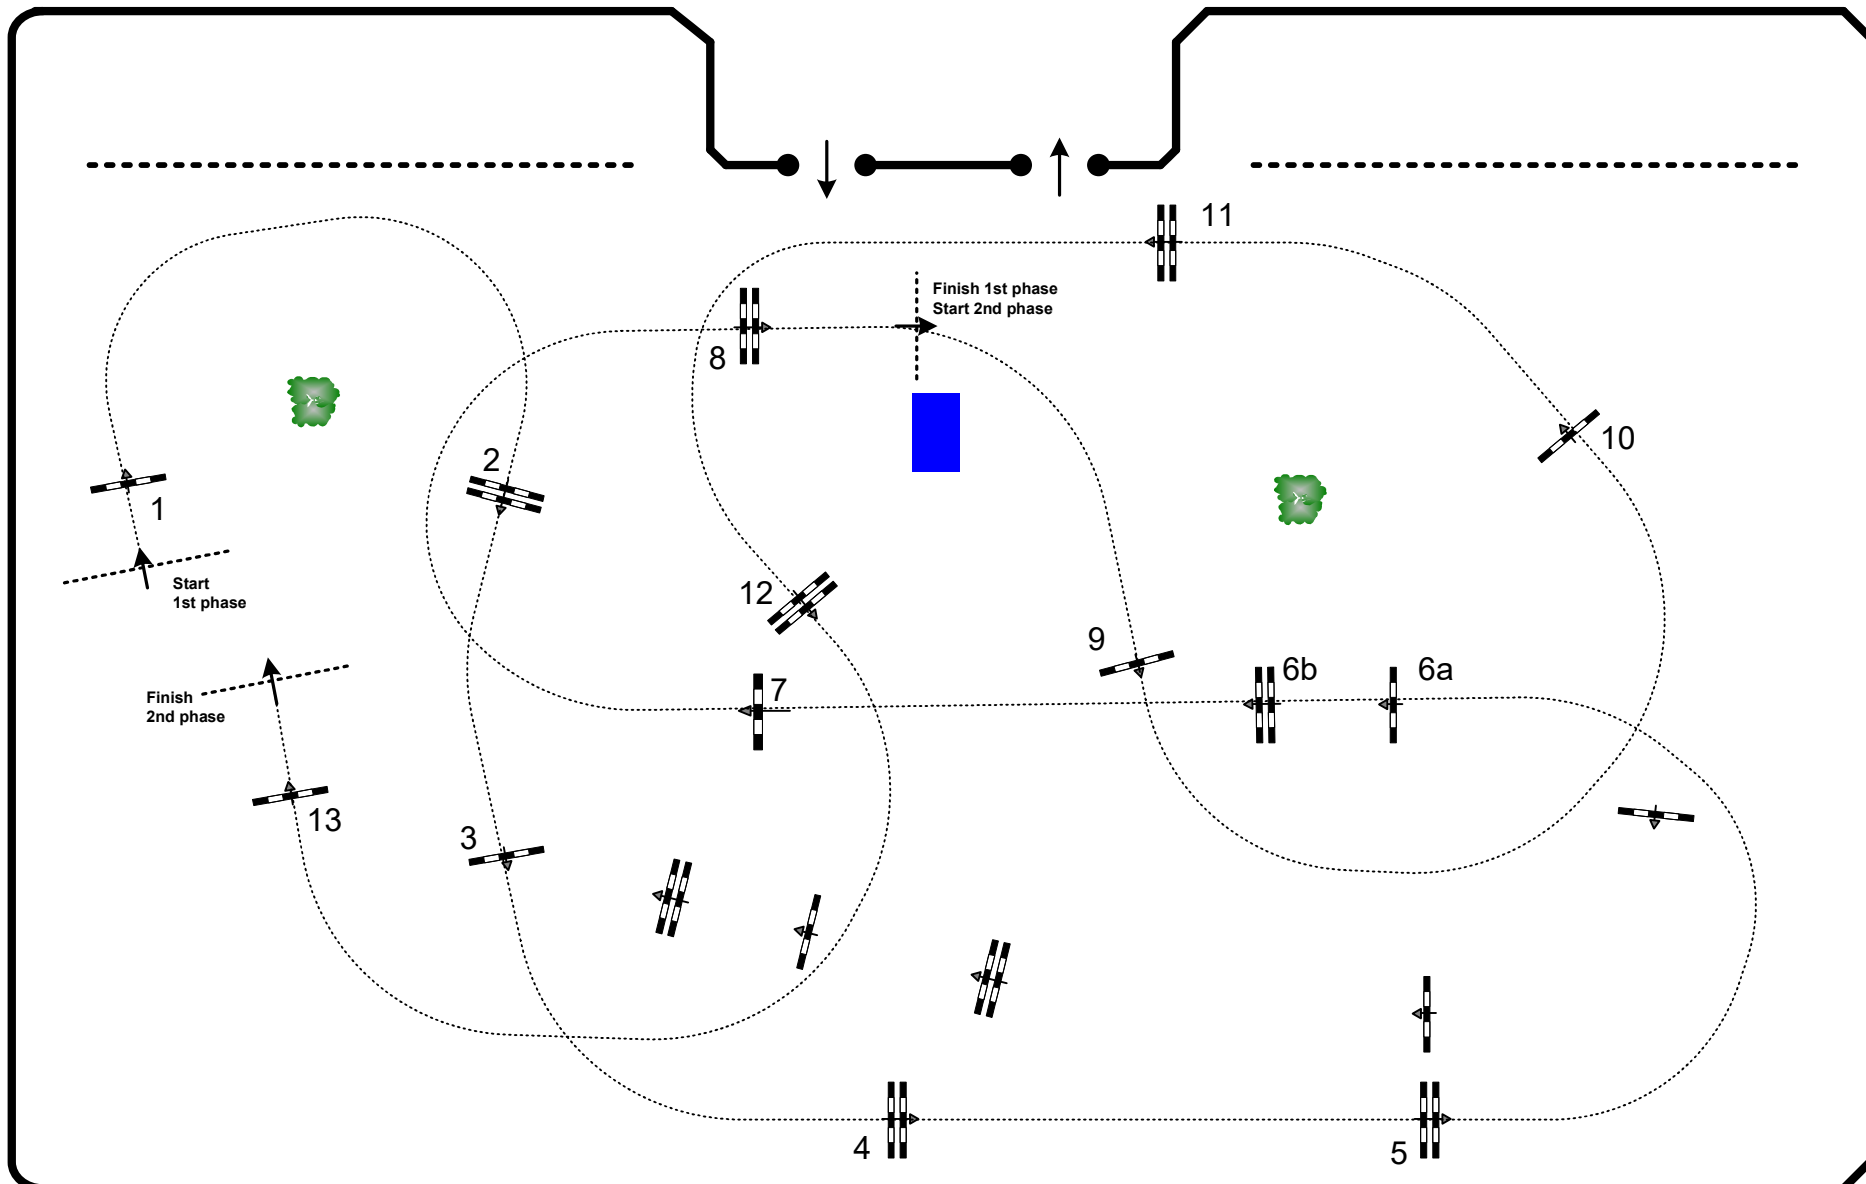

# CSIO Lisboa 2022

Competition: 8 – 1,40m – Two Phases – Second phase table C – 3 seconds added per knock down in Second phase

May 29th, 2022

Table: A & C	Speed: 375 m/min	Obstacles: 8	second phase: 9 to 13	2nd Jump-off: N/A
National RG: N/A	Length: 355 m	Efforts: 9	Length: 0 m	Length: 0 m
FEI RG / Art. 274.5.5	Time allowed: 57 sec	Penalty sec: 3	Time allowed: 0 sec	Time allowed: 0 sec
Height: 1,40 m	Time limit: 114 sec	Closed combination: N/A	Time limit: 120 sec	Time limit: 0 sec

C.D.: Bernardo Costa Cabral(POR)