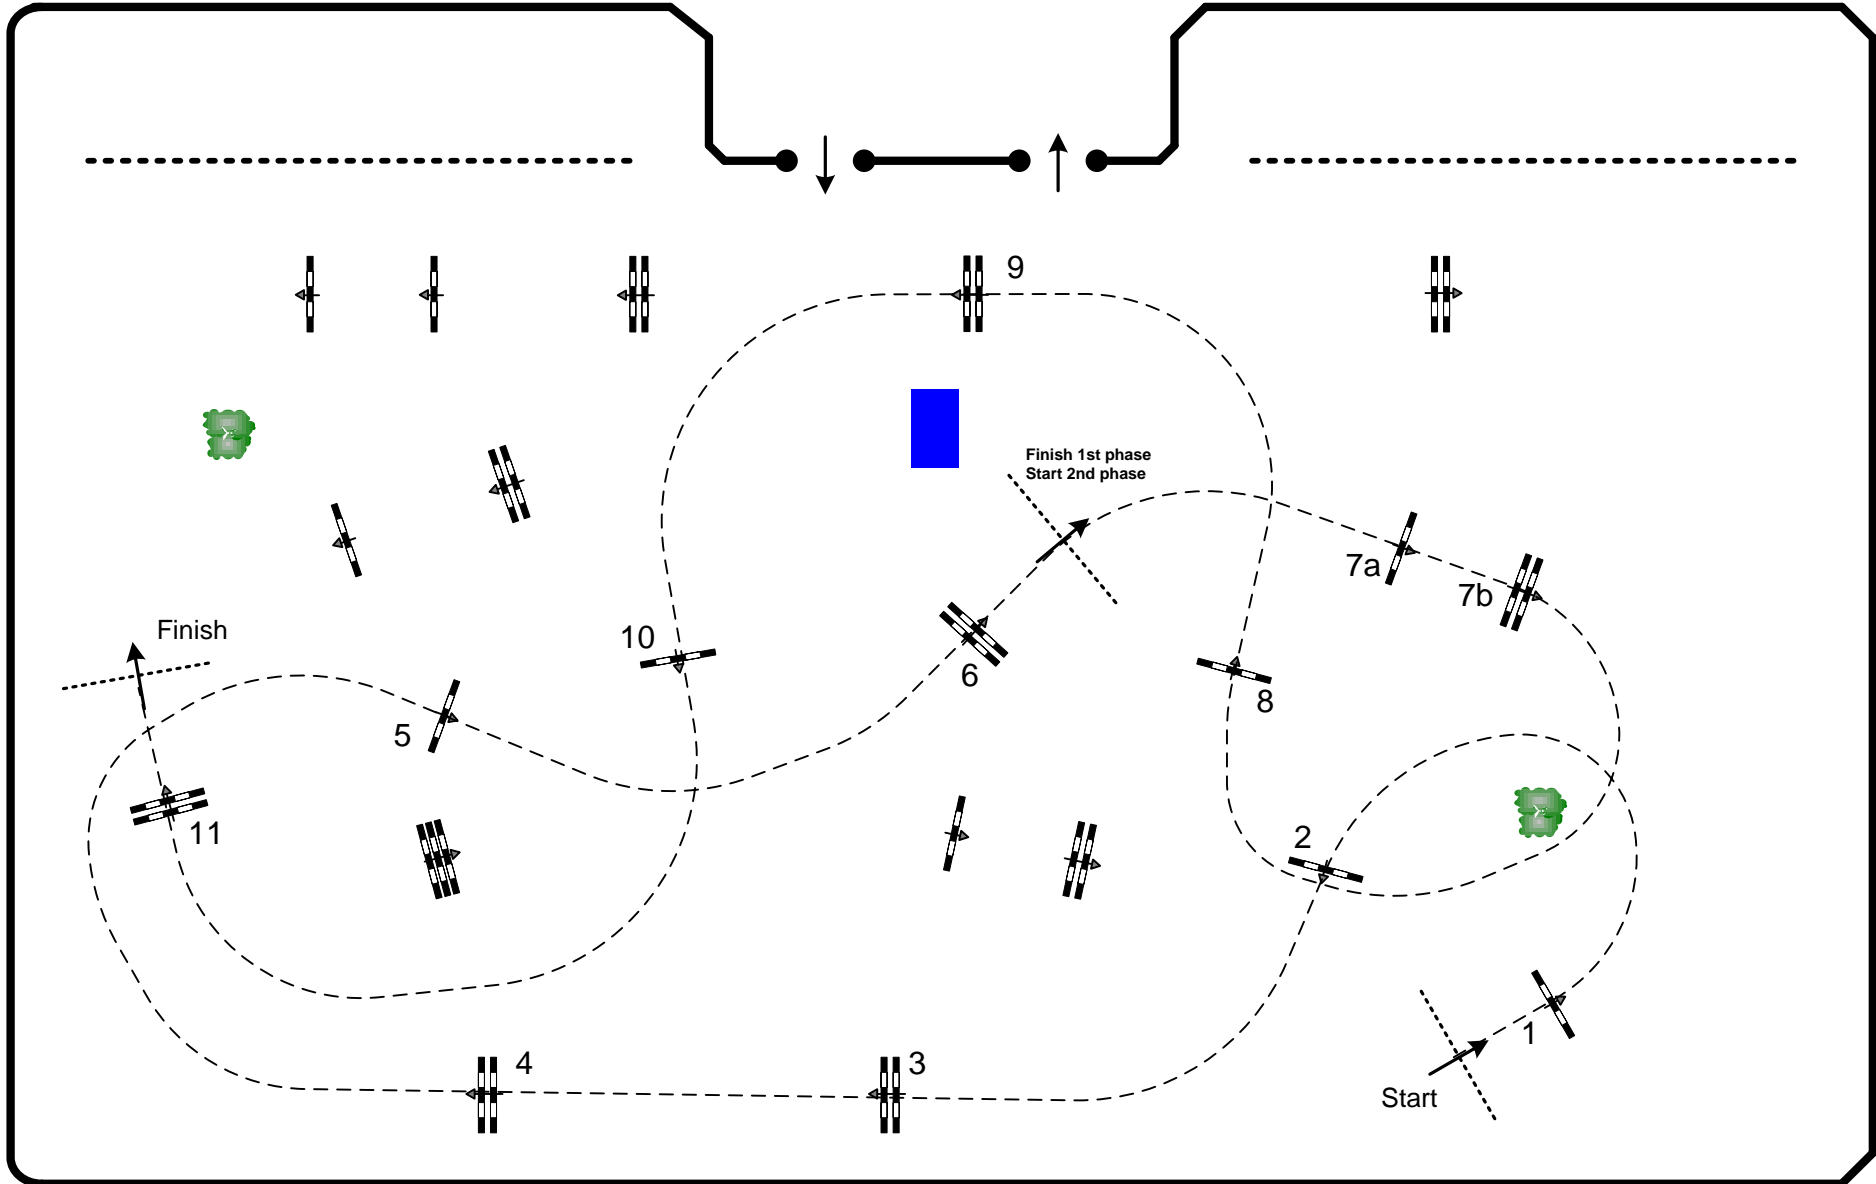

CSIO 3* Lisboa 2019

Competition: Convidades 1,15m & Convidados 1,25m – two phases – all go to second phase

May 31st, 2019

Table: A	Speed: 350 m/min	Obstacles: 11	second phase: 7 to 11	2nd Jump-off: N/A
National RG: N/A	Length: 230 m	Efforts: 14	Length: 230 m	Length: 0 m
FEI RG / Art. 274.2	Time allowed: 40 sec	Penalty sec: N/A	Time allowed: 40 sec	Time allowed: 0 sec
Height: 1,45 m	Time limit: 80 sec	Closed combination: N/A	Time limit: 80 sec	Time limit: 0 sec

C.D.: Bernardo Costa Cabral (POR)