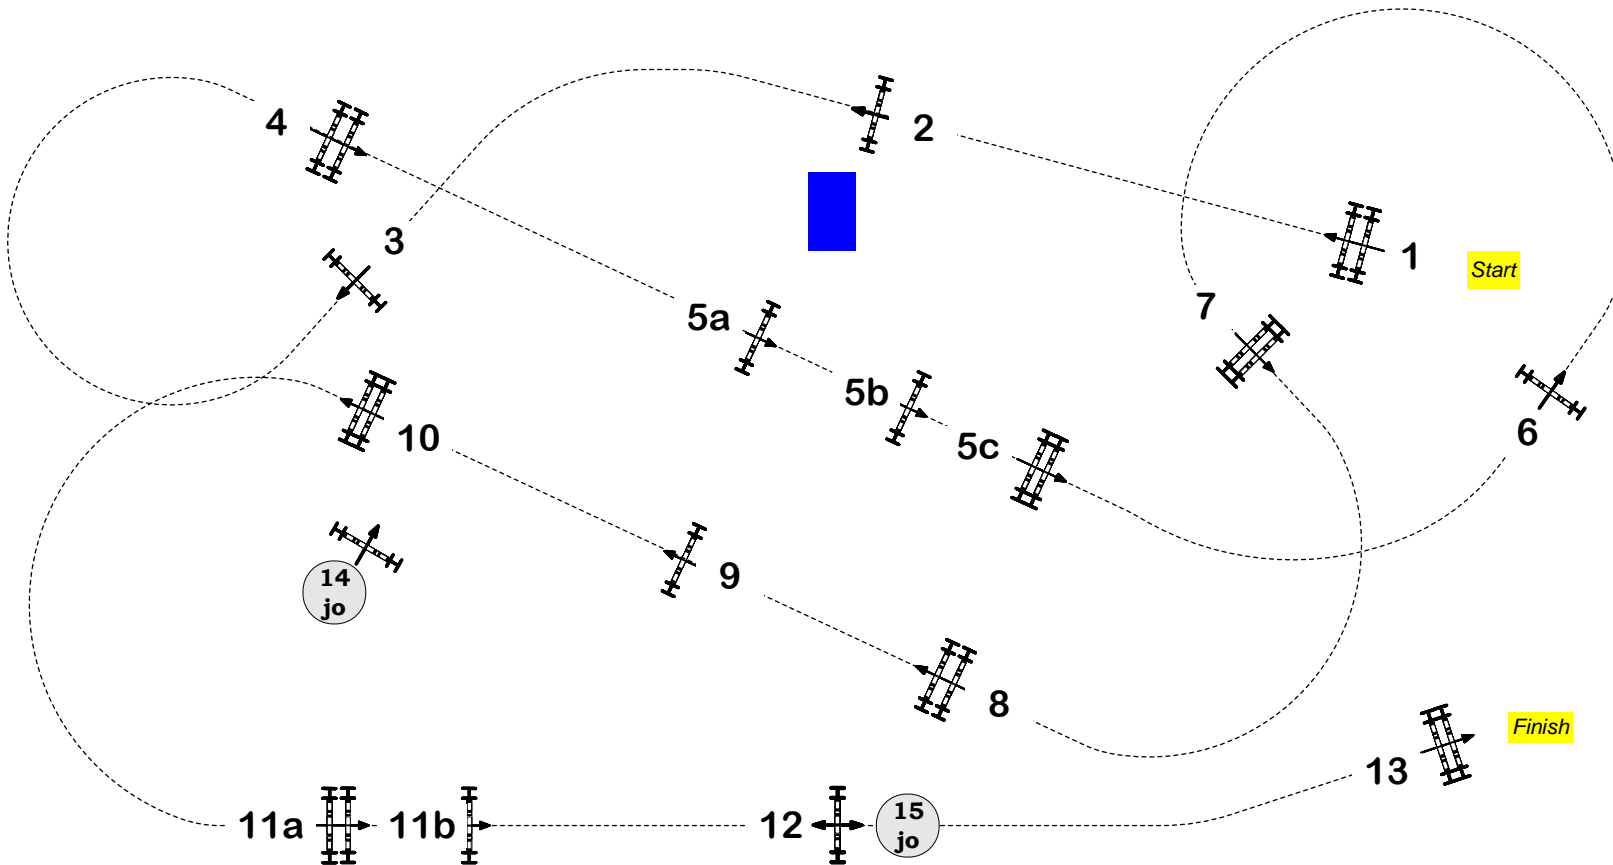

Length: 490 m

Length: 320 m

FEI RG / Art. 238.2.2

Time allowed: 79 sec

Time allowed: 52 sec

Height: 1,50 m

Time limit: 158 sec

Time limit: 104 sec