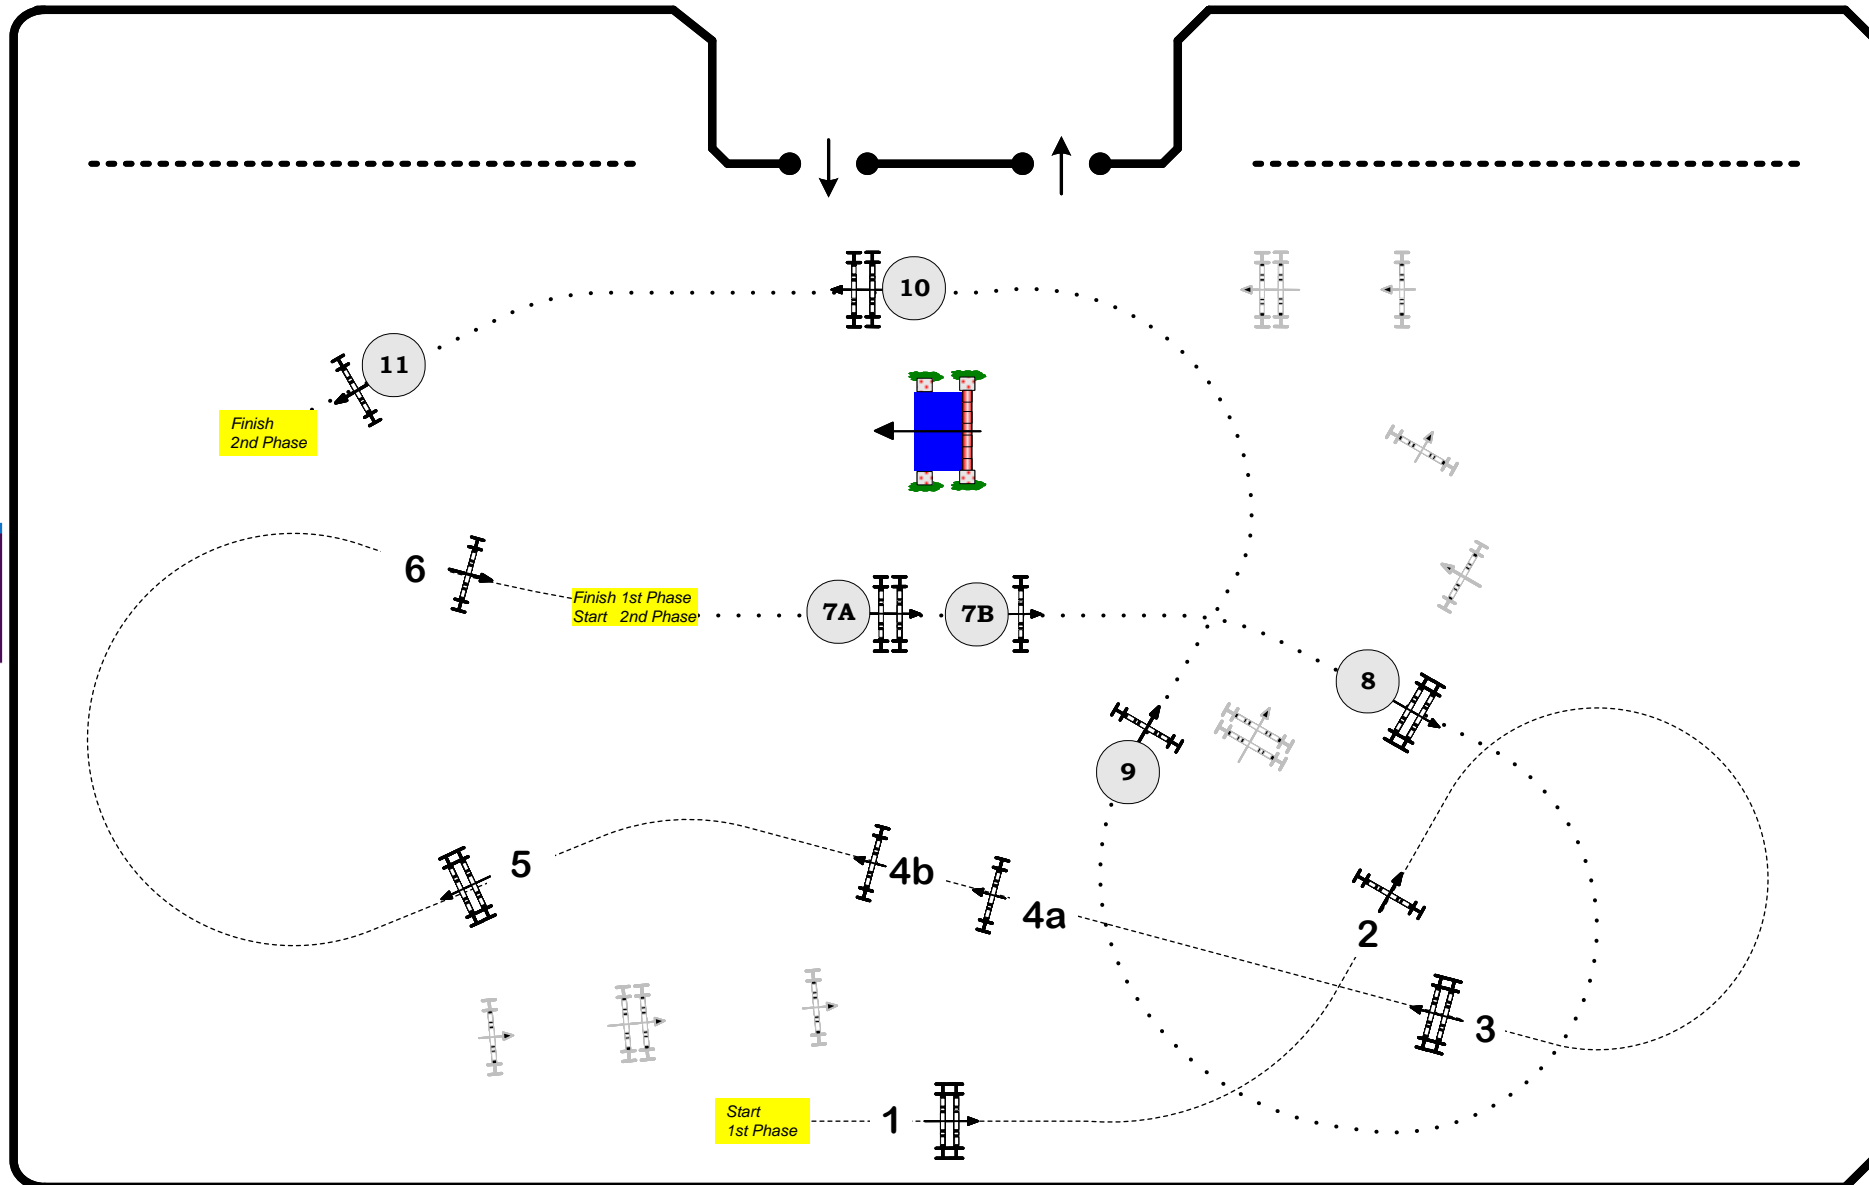

N3  
N4

# CSIO Lisboa 2018

Competition: N3 1,15m Competition in Two Phases Special  
Competition: N4 1,25m Competition in Two Phases Special

June 1<sup>st</sup>, 2018

Table: A	Speed: 350 m/min	Obstacles: 1-6 / 7-11	2nd phase: 7-11
National RG: -	Length: 280 m		Length: 230 m
FEI RG / Art. 274.5.6	Time allowed: 48 sec		Time allowed: 40 sec
Height: 1,15M / 1,25 m	Time limit: 96 sec		Time limit: 80 sec

Fri 3/4