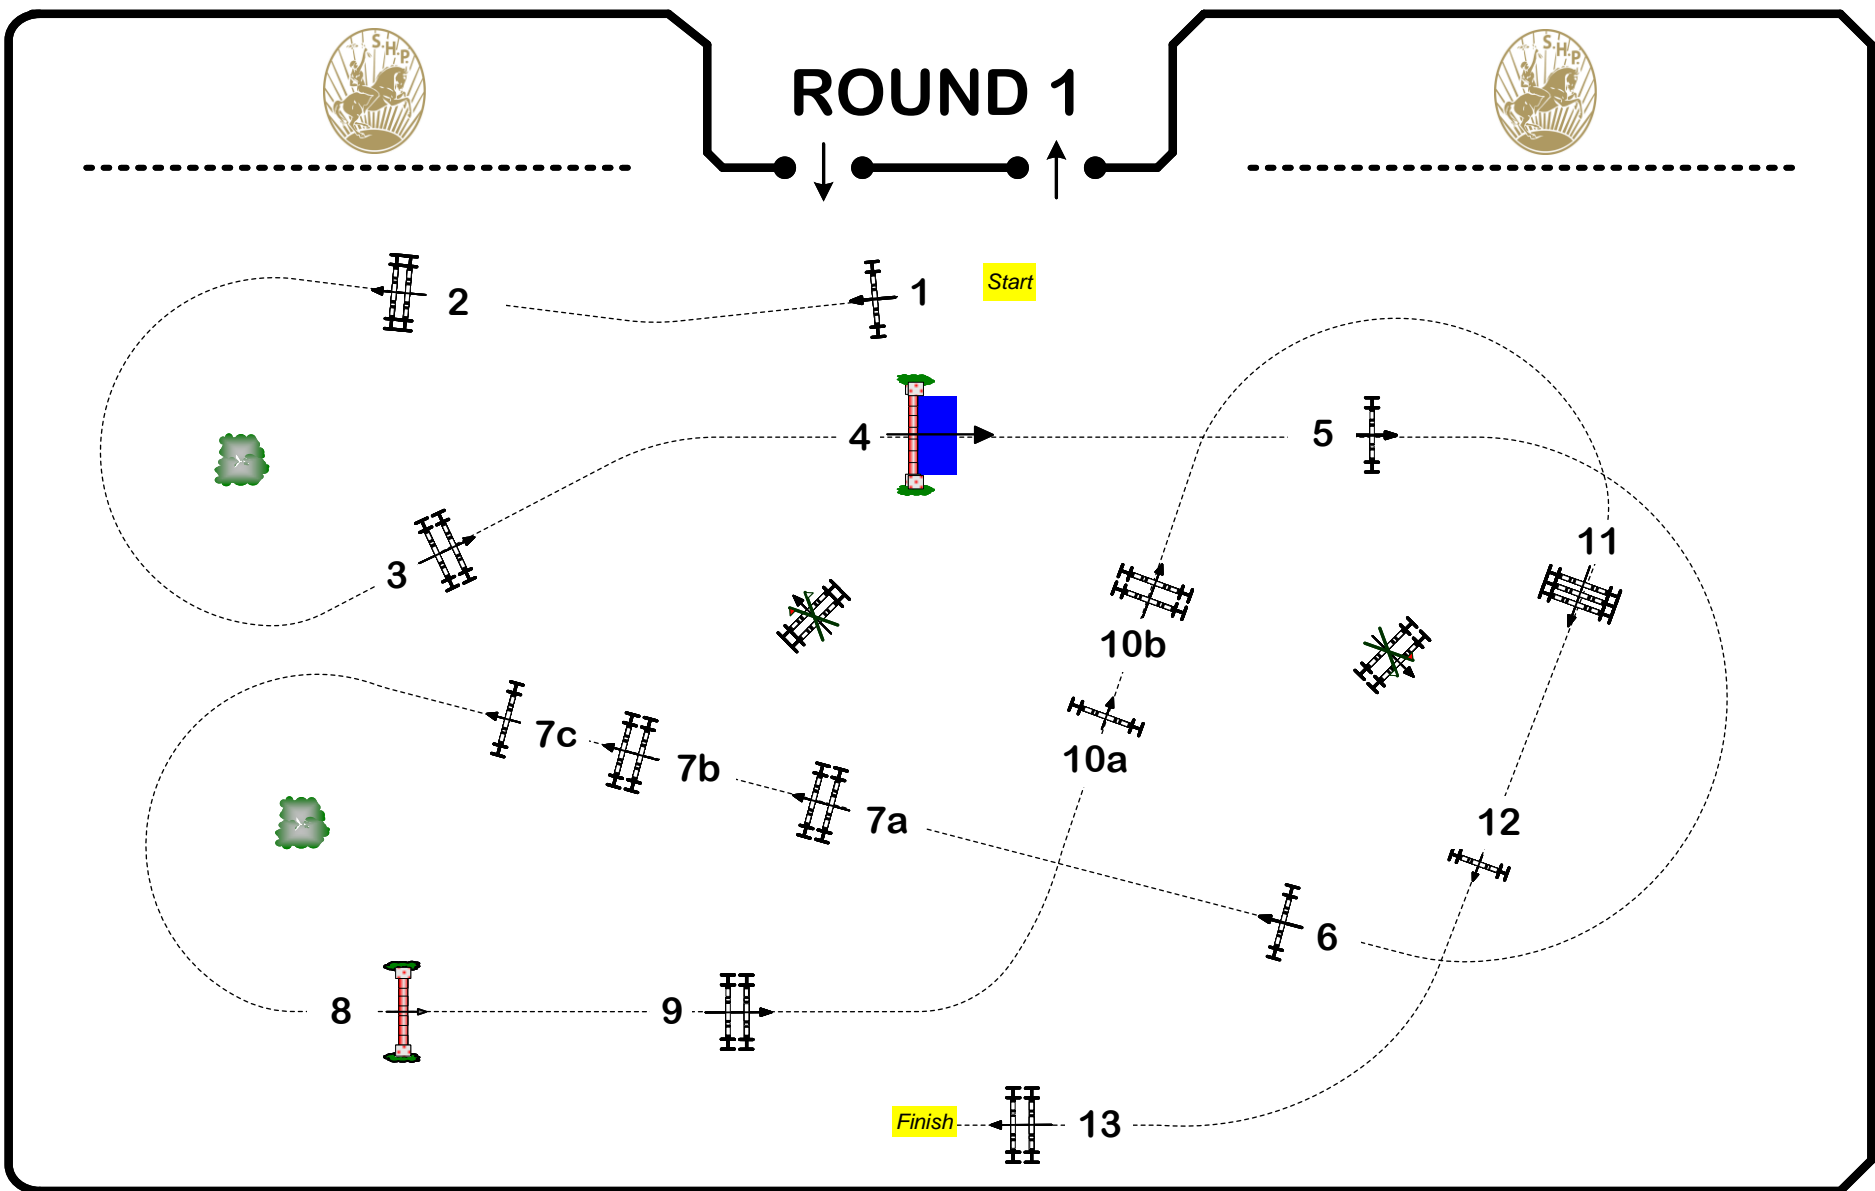

CSIO Lisboa 2018

Competition: 10 – GRANDE PREMIO SOCIEDADE HIPICA PORTUGUESA

June 3rd, 2018

Table: A	Speed: 375 m/min	Obstacles: 1-13
National RG: -	Length: 510 m	
FEI RG / Art. 273.2.2,3.3.1,4.3	Time allowed: 82 sec	
Height: 1,60 m	Time limit: 164 sec	

Wed 1

CSIO Lisboa 2018

Competition: 10 – GRANDE PREMIO SOCIEDADE HIPICA PORTUGUESA

June 3rd, 2018

Table: A	Speed: 375 m/min	Obstacles: 1-8
	Length: 340 m	
FEI RG / Art. 273.2.2,3.3.1,4.3	Time allowed: 55 sec	
Height: 1,60 m	Time limit: 110 sec	