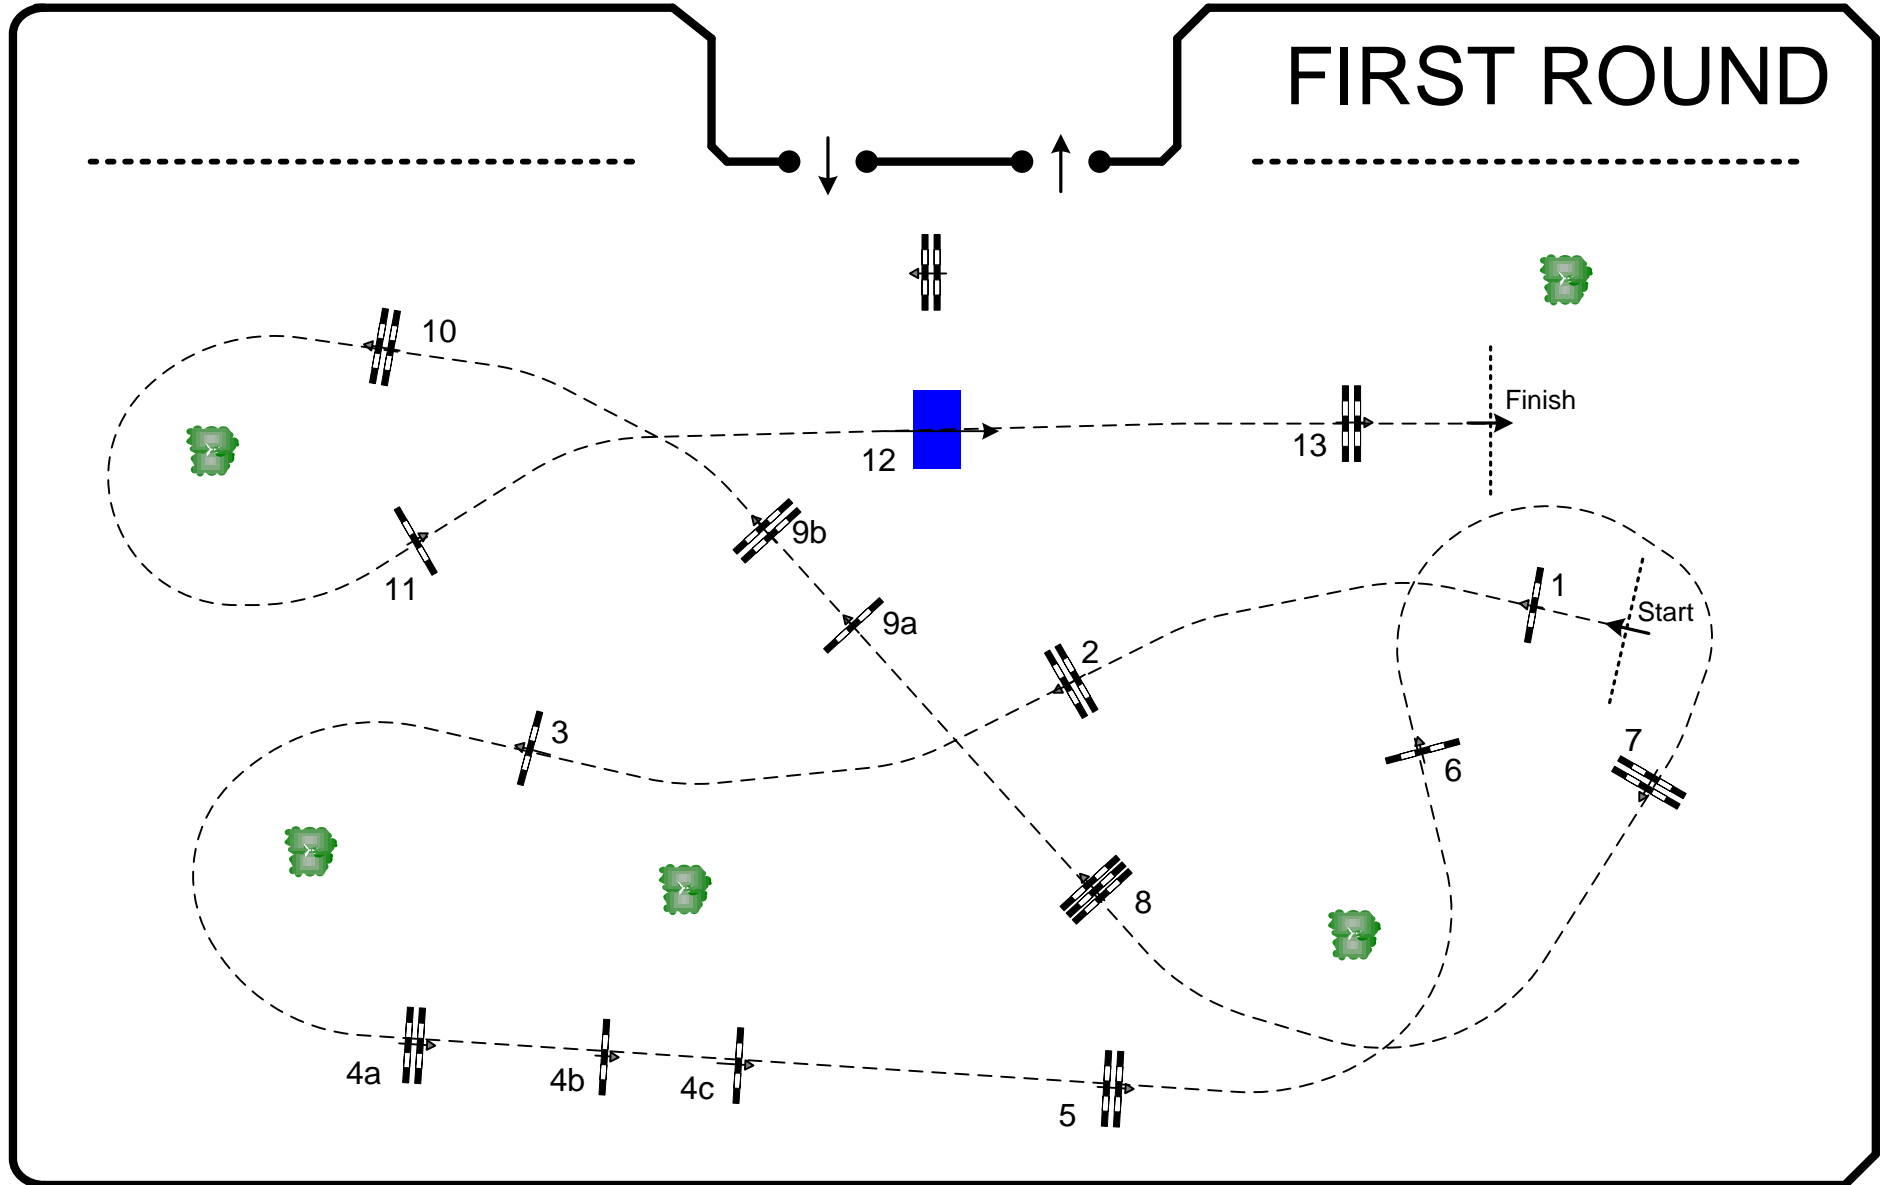

CSIO Lisboa 2017

Competition: 10 – Grande Prémio – Duas Mãos Diferentes

May 28th, 2016

Table: A	Speed: 375 m/min	Obstacles: 13	jump off: N/A	2nd Jump-off: N/A
National RG: N/A	Length: 0 m	Efforts: 16	Length: 0 m	Length: 0 m
FEI RG / Art. 273.3.3.1 + 4.3	Time allowed: 0 sec	Penalty sec: N/A	Time allowed: 0 sec	Time allowed: 0 sec
Height: 1,60 m	Time limit: 0 sec	Closed combination: N/A	Time limit: 0 sec	Time limit: 0 sec

C.D.: Bernardo Costa Cabral(POR)