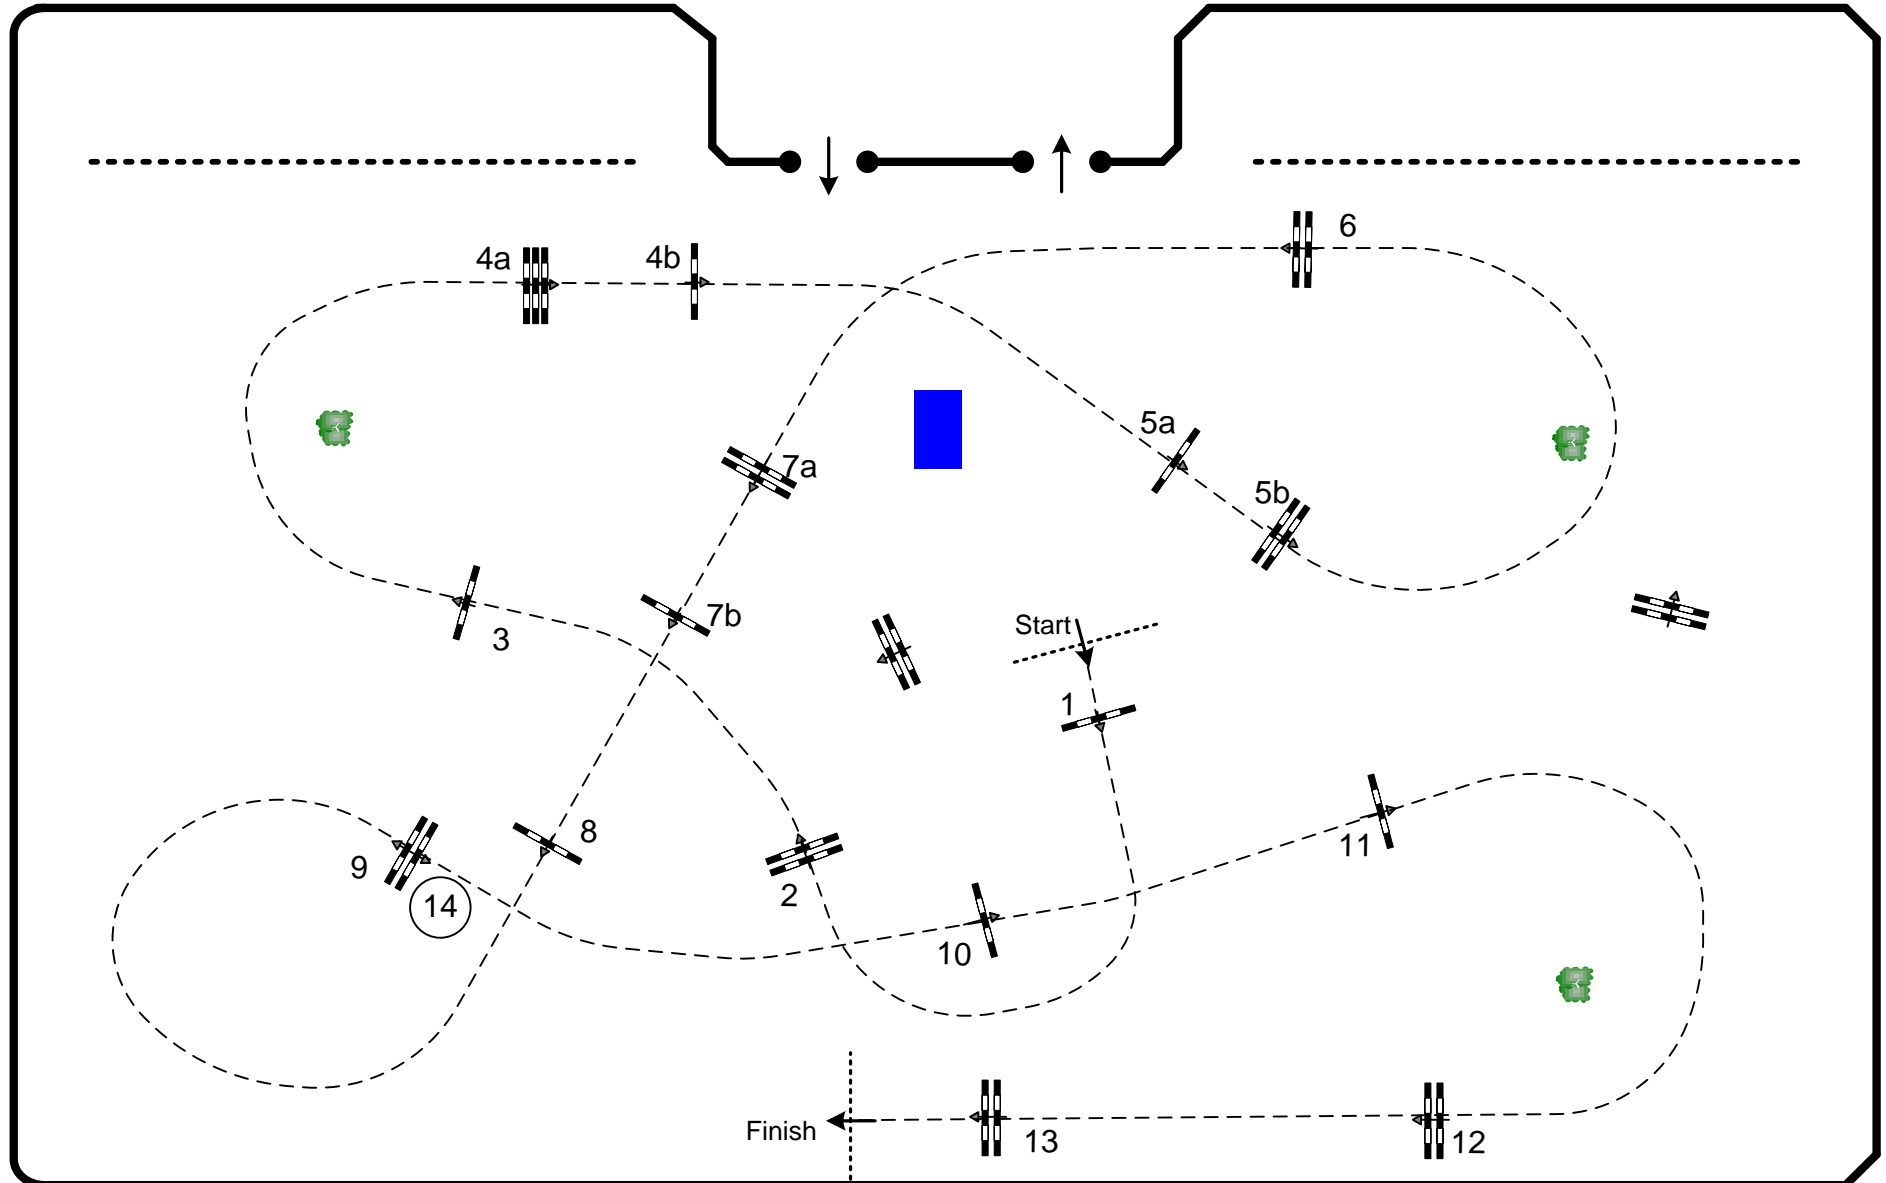

# CSIO Lisboa 2017

May 27th, 2017

Competition: 8 – Prova Navigator – 1,50m – with jump off - LR

Table: A	Speed: 350 m/min	Obstacles: 13	jump off: 7a , 8 , 2 , 5ab , 6 , 1 , 14	2nd Jump-off: N/A
National RG: N/A	Length: 490 m	Efforts: 16	Length: 310 m	Length: 0 m
FEI RG / Art. 238.2.2	Time allowed: 84 sec	Penalty sec: N/A	Time allowed: 54 sec	Time allowed: 0 sec
Height: 1,50 m	Time limit: 168 sec	Closed combination: N/A	Time limit: 108 sec	Time limit: 0 sec

C.D.: Bernardo Costa Cabral(POR)