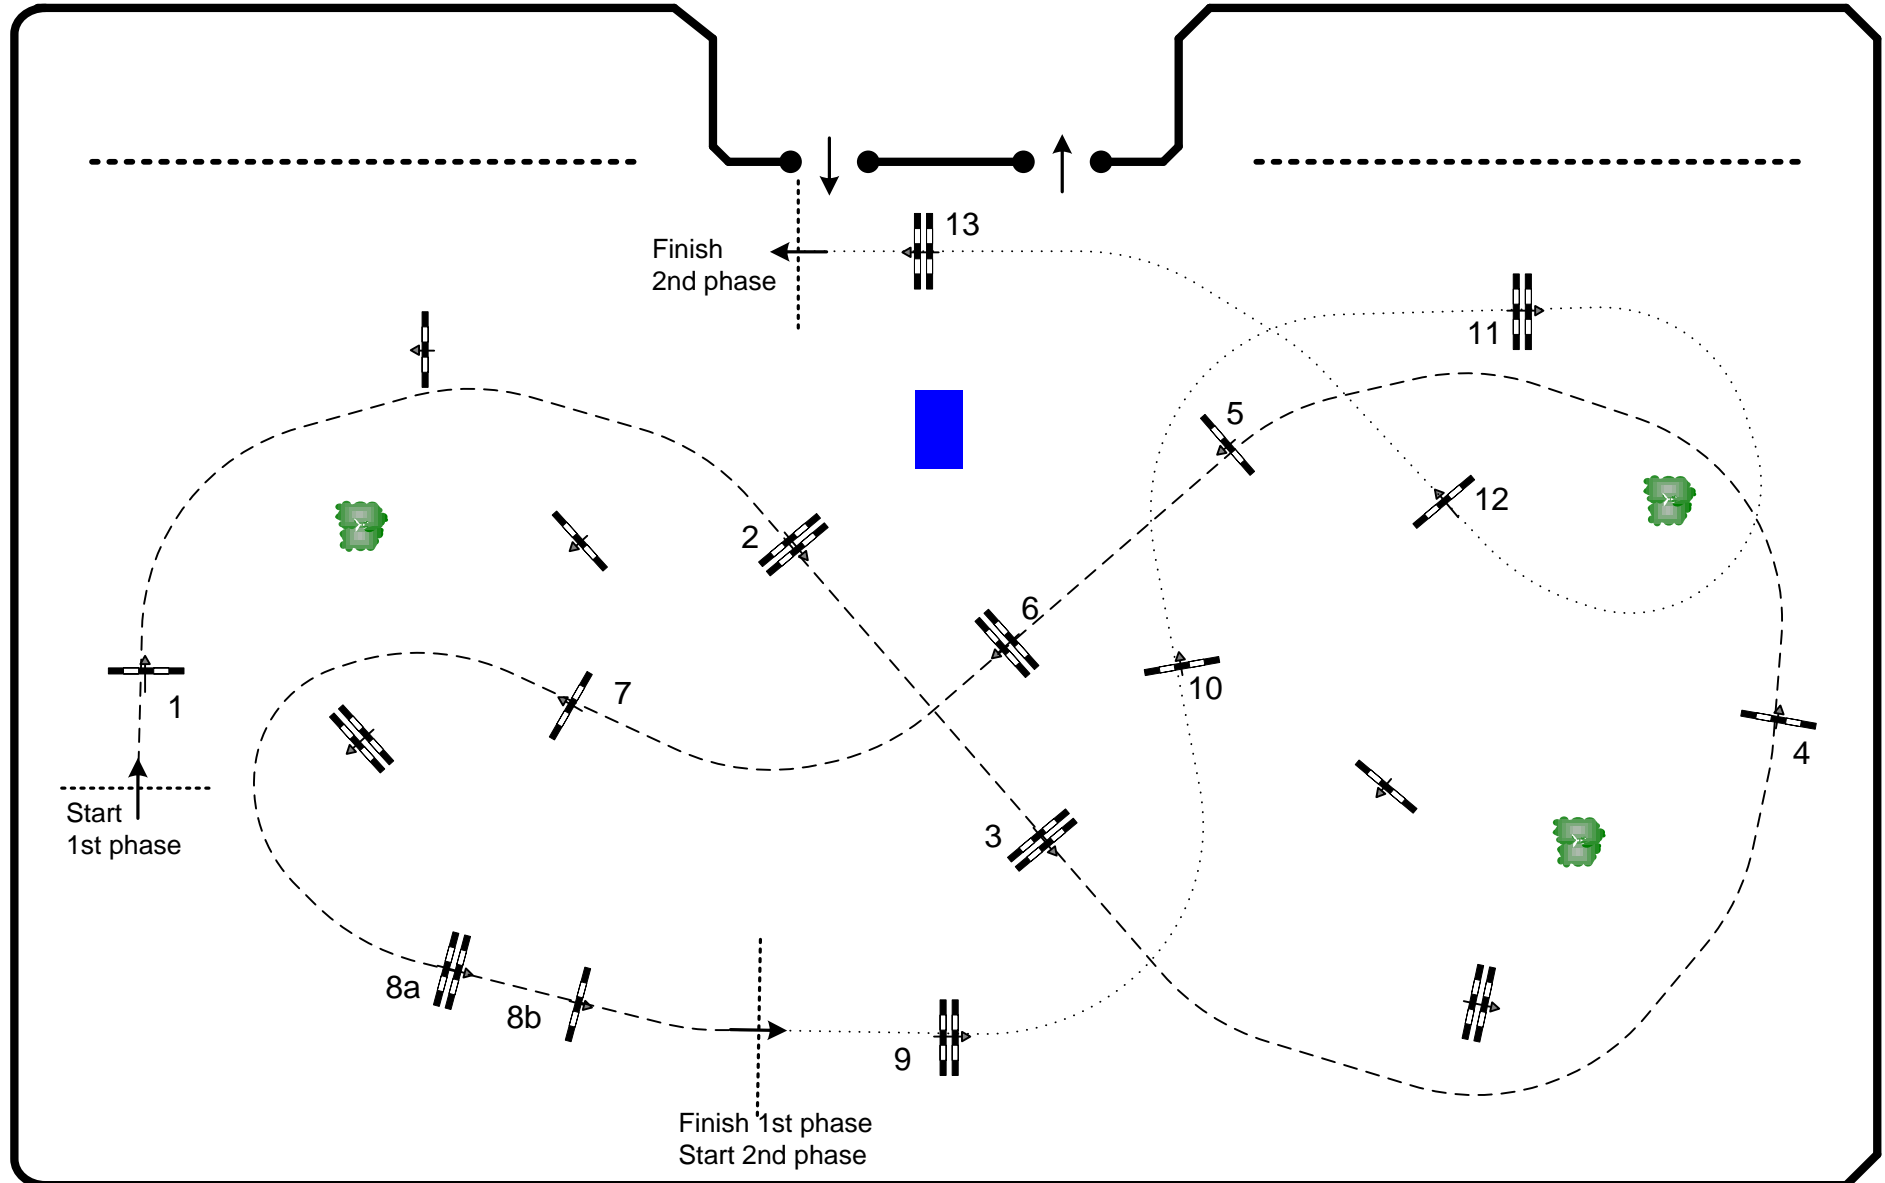

CSIO Lisboa 2017

Competition: 4 – 1,40m – duas fases com cronómetro – Prova Equievents

May 26th, 2017

Table: A	Speed: 350 m/min	Obstacles: 8	second phase: 9 to 13	2nd Jump-off: N/A
National RG: N/A	Length: 320 m	Efforts: 9	Length: 180 m	Length: 0 m
FEI RG / Art. 274.5.3	Time allowed: 55 sec	Penalty sec: N/A	Time allowed: 31 sec	Time allowed: 0 sec
Height: 1,40 m	Time limit: 110 sec	Closed combination: N/A	Time limit: 62 sec	Time limit: 0 sec

C.D.: Bernardo Costa Cabral(POR)