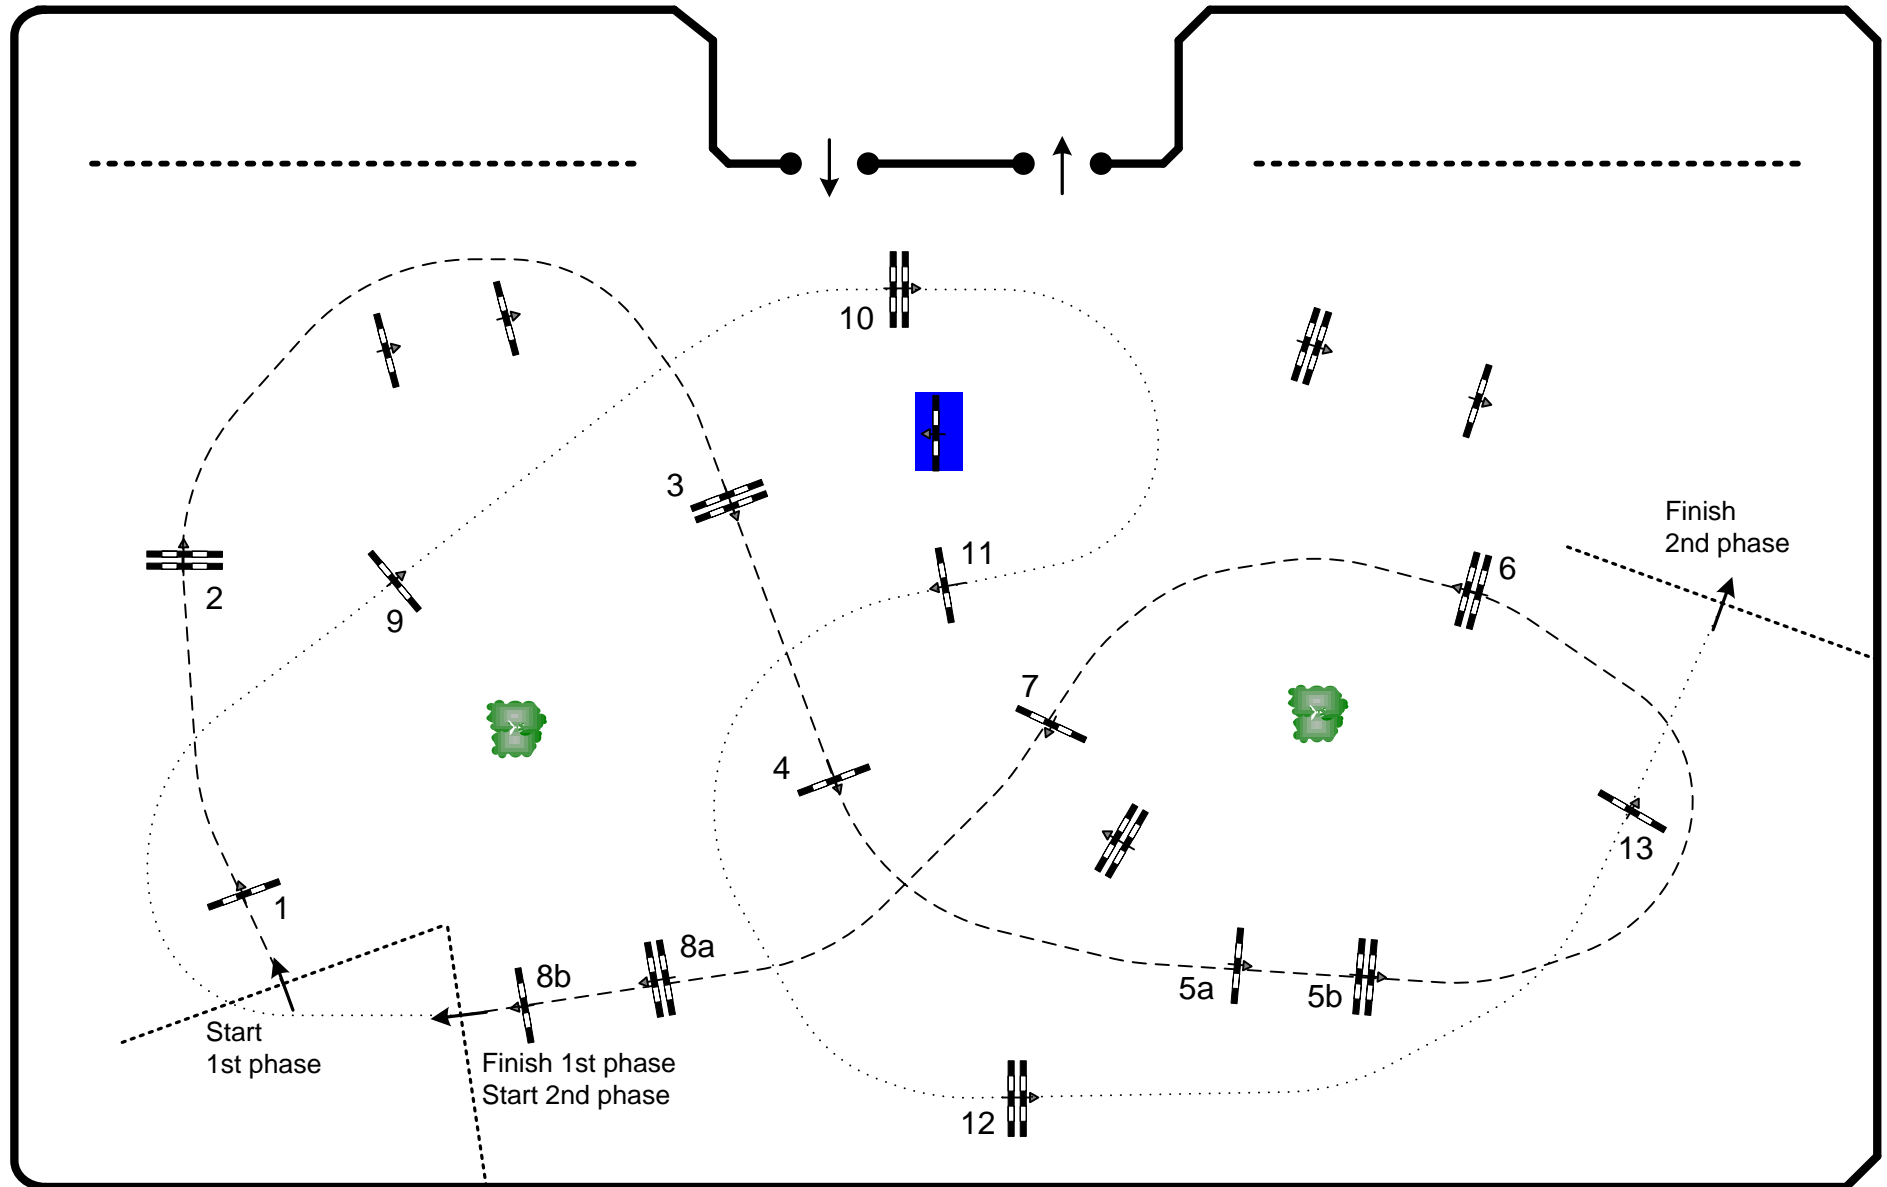

CSIO Lisboa 2017

Competition: 1,45m – two phases against the clock – Prova Vista Alegre

May 25th 2017

Table: A	Speed: 350 m/min	Obstacles: 8	second phase: 9 to 13	2nd Jump-off: N/A
National RG: 274.5.3	Length: 300 m	Efforts: 10	Length: 240 m	Length: 0 m
FEI RG / Art. N/A	Time allowed: 52 sec	Penalty sec: N/A	Time allowed: 42 sec	Time allowed: 0 sec
Height: 1,45 m	Time limit: 104 sec	Closed combination: N/A	Time limit: 84 sec	Time limit: 0 sec

C.D.: Bernardo Costa Cabral(POR)