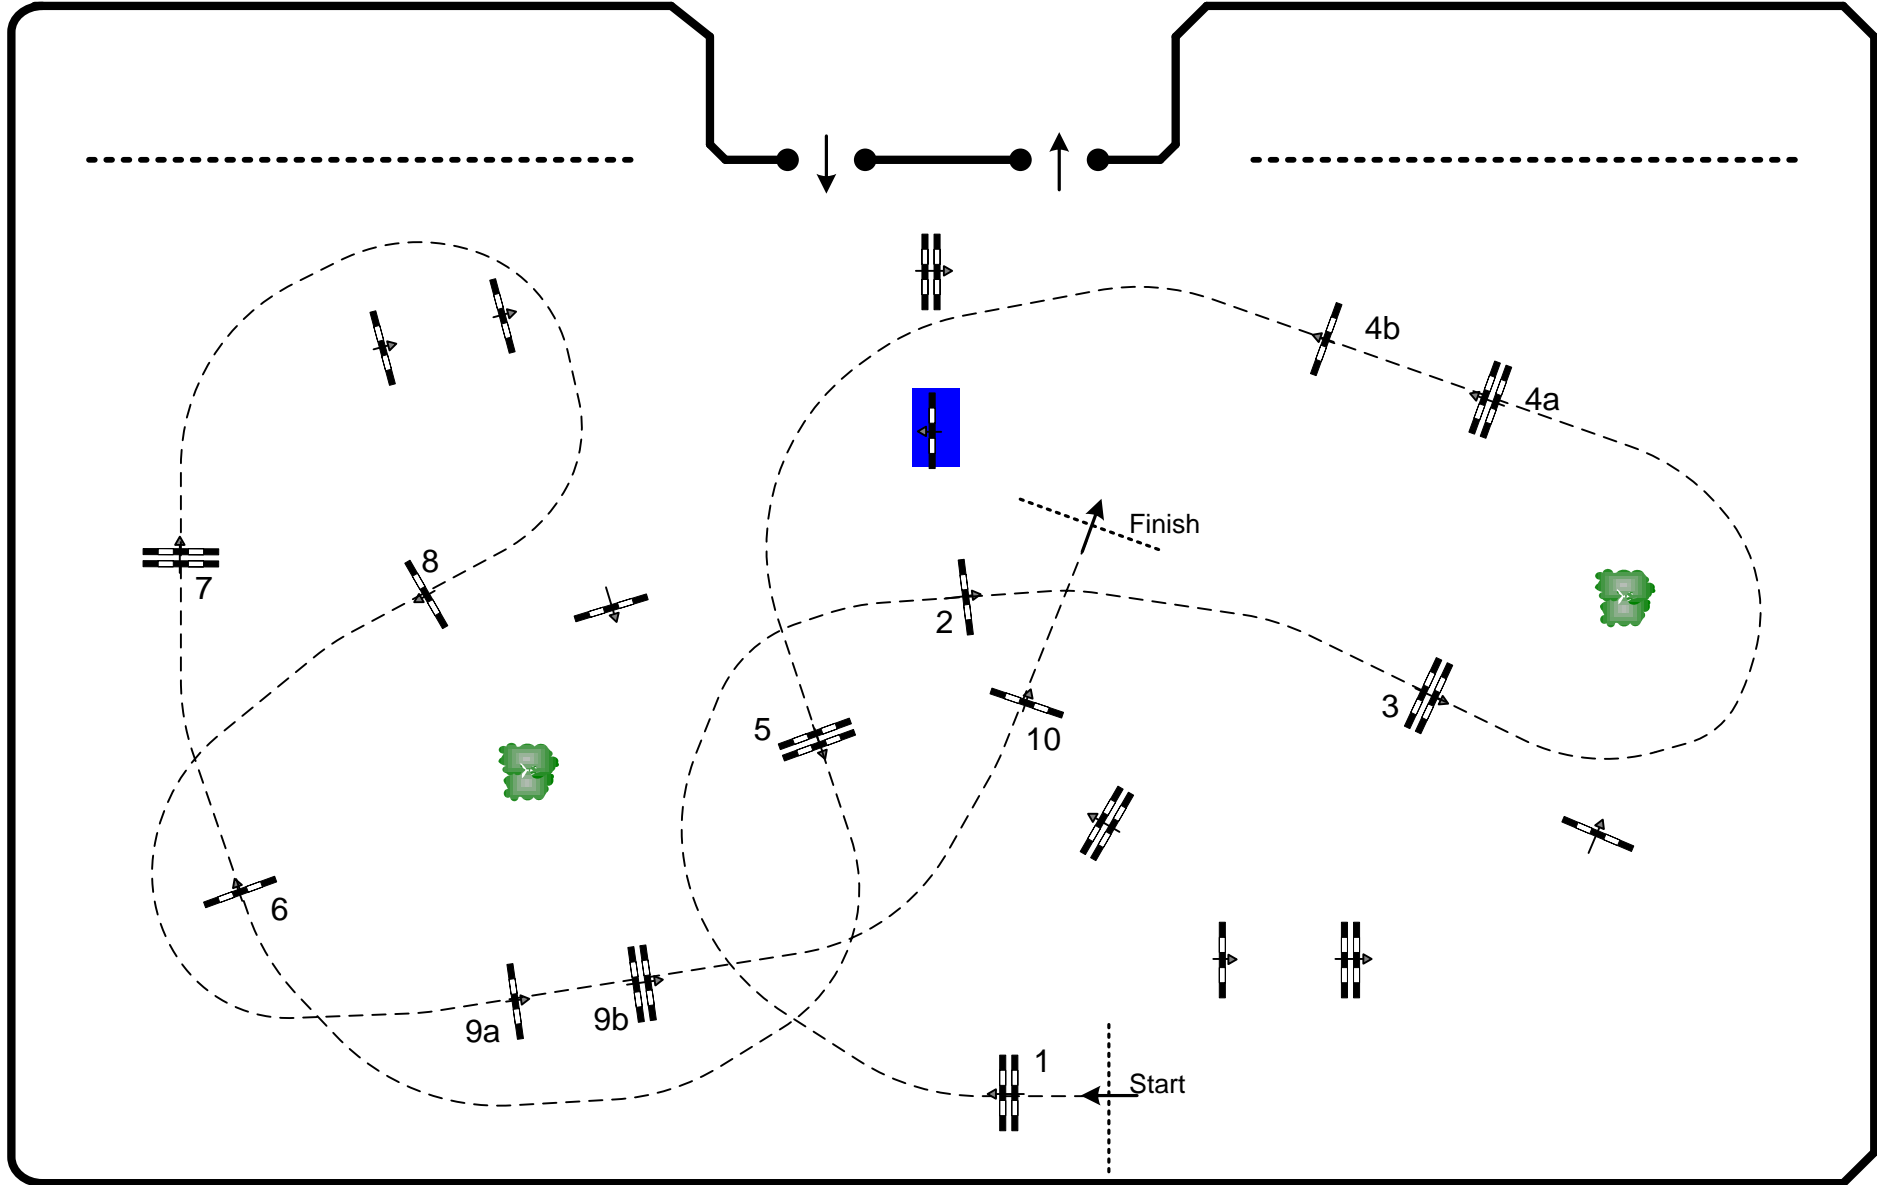

CSIO Lisboa 2017

Competition: 1,40m – against the clock – Prova Arnaud

May 25th 2017

Table: A	Speed: 350 m/min	Obstacles: 10	jump off: N/A	2nd Jump-off: N/A
National RG: 238.2.1	Length: 460 m	Efforts: 12	Length: 0 m	Length: 0 m
FEI RG / Art. N/A	Time allowed: 79 sec	Penalty sec: N/A	Time allowed: 0 sec	Time allowed: 0 sec
Height: 1,40 m	Time limit: 158 sec	Closed combination: N/A	Time limit: 0 sec	Time limit: 0 sec

C.D.: Bernardo Costa Cabral(POR)